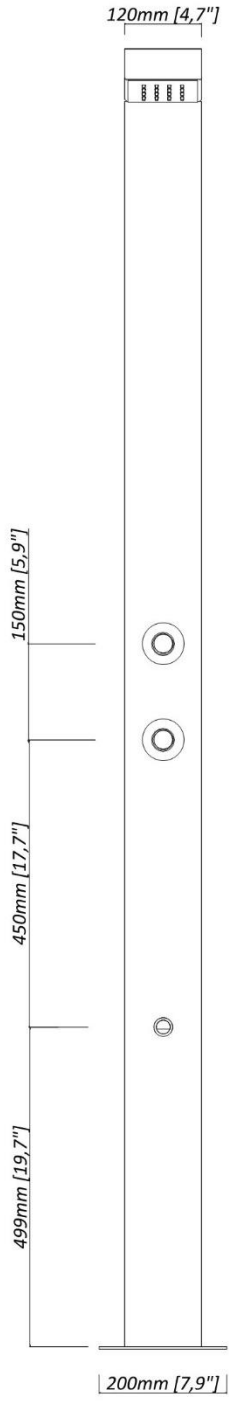

- **Non-Corrosive Marine Grade Brushed 316 Stainless Steel**
- cUPC Certified & ADA Compliant
- 2 x High-End Brass-Chrome commercial-grade ON / OFF pushbuttons - with a 15-second time flow control.
- 360 Degrees Rotatable Foot Waterspout
- In-built Rainfall showerhead
- Stainless Steel 1/2" Flexi-hose water connector.
- Freestanding or Wall-Mounted Installation Options (part of the kit)
- Fully Plumbed shower system for Cold or Tempered Water Source Only
- Protection of vital parts with top and back covers
- 15 years warranty on the shower frame and 12 months warranty on all parts
- Pre-assembled & pre-water tested
- High-End Brass Fittings
- Measurements: Height: 82.7", Width: 4.7", Depth:3", Base Plate: 7.9" x 7.9"

**BASE PLATE  
MEASUREMENTS**