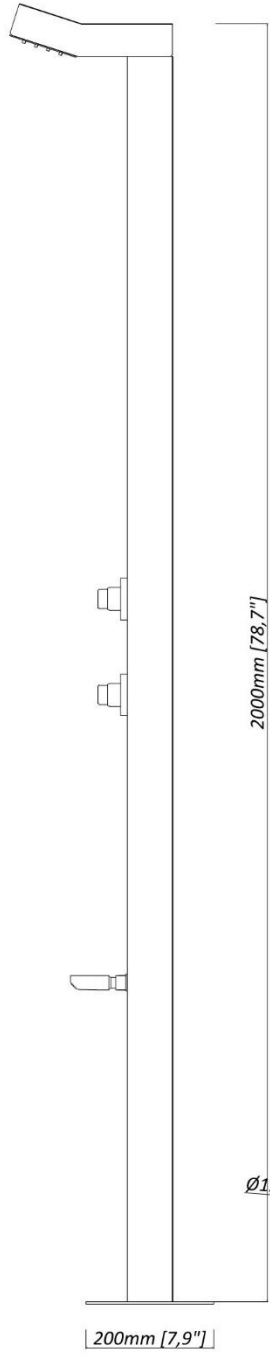

- **Non-Corrosive Marine Grade Brushed 316 Stainless Steel**
- cUPC Certified & ADA Compliant
- 2 x High-End Brass-Chrome commercial-grade ON / OFF pushbuttons - with a 15-second time flow control.
- 360 Degrees Rotatable Foot Waterspout
- In-built Rainfall showerhead
- Stainless Steel 1/2" Flexi-hose water connector.
- Freestanding or Wall-Mounted Installation Options (part of the kit)
- Fully Plumbed shower system for Cold or Tempered Water Source Only
- Protection of vital parts with top and back covers
- 15 years warranty on the shower frame and 12 months warranty on all parts
- Pre-assembled & pre-water tested
- High-End Brass Fittings
- Measurements: Height: 82.7", Width: 4.7", Depth:3", Base Plate: 7.9" x 7.9"

**BASE PLATE  
MEASUREMENTS**